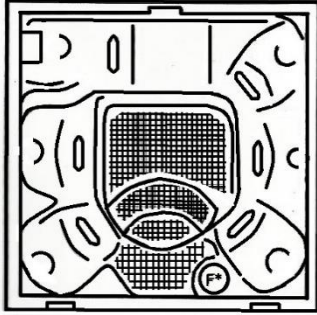

# Spa Manufacturers, Inc.

**Mirage Lounger**

Shell dimensions- 7'8"W x 7'8"L x 40"H  
 With cabinet- 7'11"W x 7'11"L x 42"H  
 Empty wt.- 550 Lbs. Full wt.- 4700 Lbs.  
 Capacity, US gals.- 500 - 73.96 Lbs. per sq ft.

**Mirage**

Shell dimensions- 7'8"W x 7'7"L x 38"H  
 With cabinet- 7'11"W x 7'10"L x 40"H  
 Empty wt.- 550 Lbs. Full wt.- 4700 Lbs.  
 Capacity, US gals.- 500 - 74.27 Lbs. per sq ft.

**750**

**\*optional waterfall**

Shell dimensions- 7'2"W x 6'11"L x 33"H  
 With cabinet- 7'5"W x 7'2"L x 35"H  
 Empty wt.- 500 Lbs. Full wt.- 3405 Lbs.  
 Capacity, US gals.- 350 - 63.06 Lbs. per sq ft

**8 ft. Octagon**

Shell dimensions- 8'W x 8'L x 35"H  
 With cabinet - 8'3"W x 8'3"L x 37"H  
 Empty wt.- 550 Lbs. Full wt.- 4700 Lbs.  
 Capacity, US gals.- 500 - 68.22 Lbs. per sq ft.

**6'7" Octagon**

Shell dimensions- 6'7"W x 6'7"L x 35"H  
 With cabinet- 6'7"W x 6'7"L x 36"H  
 Empty wt.- 450 Lbs. Full wt.- 2940 Lbs.  
 Capacity, US gals.- 300 - 65.52 Lbs. per sq ft.

F\* Denotes Filter- All sizes, depth, and gallonage specifications are approximate and subject to change without notice