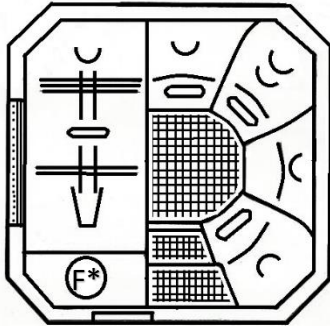

# Spa Manufacturers, Inc.

**Mirage Lounger**

Shell dimensions- 7'8"W x 7'8"L x 40"H  
 With cabinet- 7'11"W x 7'11"L x 42"H  
 Empty wt.- 550 Lbs. Full wt.- 4700 Lbs.  
 Capacity, US gals.- 500 - 73.96 Lbs. per sq ft.

**Mirage**

Shell dimensions- 7'8"W x 7'7"L x 38"H  
 With cabinet- 7'11"W x 7'10"L x 40"H  
 Empty wt.- 550 Lbs. Full wt.- 4700 Lbs.  
 Capacity, US gals.- 500 - 74.27 Lbs. per sq ft.

**750**

**\*optional waterfall**

Shell dimensions- 7'2"W x 6'11"L x 33"H  
 With cabinet- 7'5"W x 7'2"L x 35"H  
 Empty wt.- 500 Lbs. Full wt.- 3405 Lbs.  
 Capacity, US gals.- 350 - 63.06 Lbs. per sq ft

**8 ft. Octagon**

Shell dimensions- 8'W x 8'L x 35"H  
 With cabinet - 8'3"W x 8'3"L x 37"H  
 Empty wt.- 550 Lbs. Full wt.- 4700 Lbs.  
 Capacity, US gals.- 500 - 68.22 Lbs. per sq ft.

**6'7" Octagon**

Shell dimensions- 6'7"W x 6'7"L x 35"H  
 With cabinet- 6'7"W x 6'7"L x 36"H  
 Empty wt.- 450 Lbs. Full wt.- 2940 Lbs.  
 Capacity, US gals.- 300 - 65.52 Lbs. per sq ft.

F\* Denotes Filter- All sizes, depth, and gallonage specifications are approximate and subject to change without notice