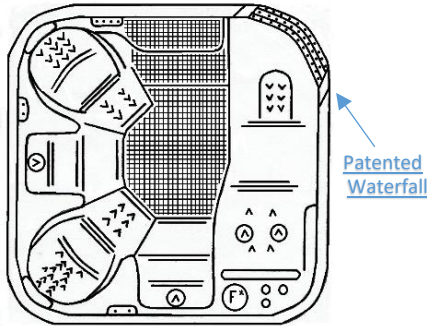

Spa Manufacturers, Inc.

Patented Waterfall

Turbo 5000

Shell dimensions- 7'10"W x 7'10"L x 35"H
 With cabinet- 8'1"W x 8'1"L x 37"H
 Empty wt.- 550 Lbs. Full wt.-4700 Lbs.
 Capacity, US gals.- 500 - 71.64 Lbs. per sq ft.

Polo

Shell dimensions- 6'W x 6'L x 29"H
 With cabinet- 6'W x 6'L x 30"H
 Empty wt.- 340 Lbs. Full wt.- 1336 Lbs.
 Capacity, US gals.- 120 - 37.71 Lbs. per sq ft.

Octaround

Shell dimensions- 7'3"W x 7'3"L x 38"H
 With cabinet- 7'6"W x 7'6"L x 39"H
 Empty wt.- 540 Lbs. Full wt.- 4275 Lbs.
 Capacity, US gals.- 450 - 74.01 Lbs. per sq ft

Natural Kidney

Shell dimensions- 7'W x 10'L x 37"H
 With cabinet - 7'6"W x 10'6"L x 39"H
 Empty wt.- 850 Lbs. Full wt.- 6245 Lbs.
 Capacity, US gals.- 650 - 77.52 Lbs. per sq ft.

Patented Waterfall

Small Waterfall