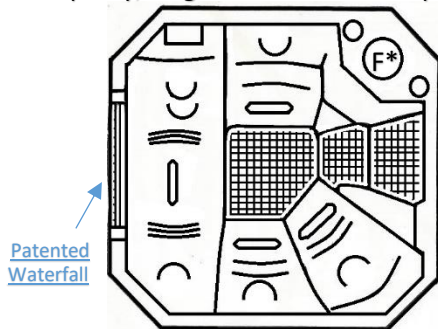

Spa Manufacturers, Inc.

Patented Waterfall

Turbo 5000

Shell dimensions- 7'10"W x 7'10"L x 35"H
 With cabinet- 8'1"W x 8'1"L x 37"H
 Empty wt.- 550 Lbs. Full wt.-4700 Lbs.
 Capacity, US gals.- 500 - 71.64 Lbs. per sq ft.

Polo

Shell dimensions- 6'W x 6'L x 29"H
 With cabinet- 6'W x 6'L x 30"H
 Empty wt.- 340 Lbs. Full wt.- 1336 Lbs.
 Capacity, US gals.- 120 - 37.71 Lbs. per sq ft.

Octaround

Shell dimensions- 7'3"W x 7'3"L x 38"H
 With cabinet- 7'6"W x 7'6"L x 39"H
 Empty wt.- 540 Lbs. Full wt.- 4275 Lbs.
 Capacity, US gals.- 450 - 74.01 Lbs. per sq ft

Natural Kidney

Shell dimensions- 7'W x 10'L x 37"H
 With cabinet - 7'6"W x 10'6"L x 39"H
 Empty wt.- 850 Lbs. Full wt.- 6245 Lbs.
 Capacity, US gals.- 650 - 77.52 Lbs. per sq ft.

Patented Waterfall

Small Waterfall

Shell dimensions- 6'3"W x 6'4"L x 28"H
 With cabinet- 6'6"W x 6'7"L x 30"H
 Empty wt.- 380 Lbs. Full wt.- 2497 Lbs.
 Capacity, US gals.- 255 - 56.45 Lbs. per sq ft.

Twin Lounger

Shell dimensions- 7'8"W x 7'8"L x 32"H
 With cabinet- 8'W x 8'L x 34"H
 Empty wt.- 540 Lbs. Full wt.- 3860 Lbs.
 Capacity, US gals.- 400 - 60.79 Lbs. per sq ft.