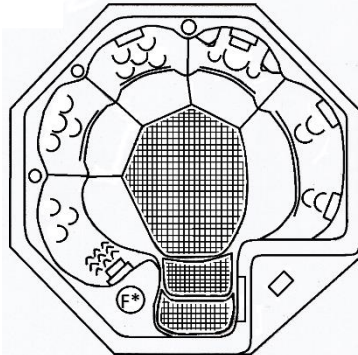

Spa Manufacturers, Inc.

Patented Waterfall

Turbo 5000

Shell dimensions- 7'10"W x 7'10"L x 35"H
 With cabinet- 8'1"W x 8'1"L x 37"H
 Empty wt.- 550 Lbs. Full wt.-4700 Lbs.
 Capacity, US gals.- 500 - 71.64 Lbs. per sq ft.

Polo

Shell dimensions- 6'W x 6'L x 29"H
 With cabinet- 6'W x 6'L x 30"H
 Empty wt.- 340 Lbs. Full wt.- 1336 Lbs.
 Capacity, US gals.- 120 - 37.71 Lbs. per sq ft.

Octaround

Shell dimensions- 7'3"W x 7'3"L x 38"H
 With cabinet- 7'6"W x 7'6"L x 39"H
 Empty wt.- 540 Lbs. Full wt.- 4275 Lbs.
 Capacity, US gals.- 450 - 74.01 Lbs. per sq ft

Natural Kidney

Shell dimensions- 7'W x 10'L x 37"H
 With cabinet - 7'6"W x 10'6"L x 39"H
 Empty wt.- 850 Lbs. Full wt.- 6245 Lbs.
 Capacity, US gals.- 650 - 77.52 Lbs. per sq ft.

Patented Waterfall

Small Waterfall

Shell dimensions- 6'3"W x 6'4"L x 28"H
 With cabinet- 6'6"W x 6'7"L x 30"H
 Empty wt.- 380 Lbs. Full wt.- 2497 Lbs.
 Capacity, US gals.- 255 - 56.45 Lbs. per sq ft.

Twin Lounger

Shell dimensions- 7'8"W x 7'8"L x 32"H
 With cabinet- 8'W x 8'L x 34"H
 Empty wt.- 540 Lbs. Full wt.- 3860 Lbs.
 Capacity, US gals.- 400 - 60.79 Lbs. per sq ft.