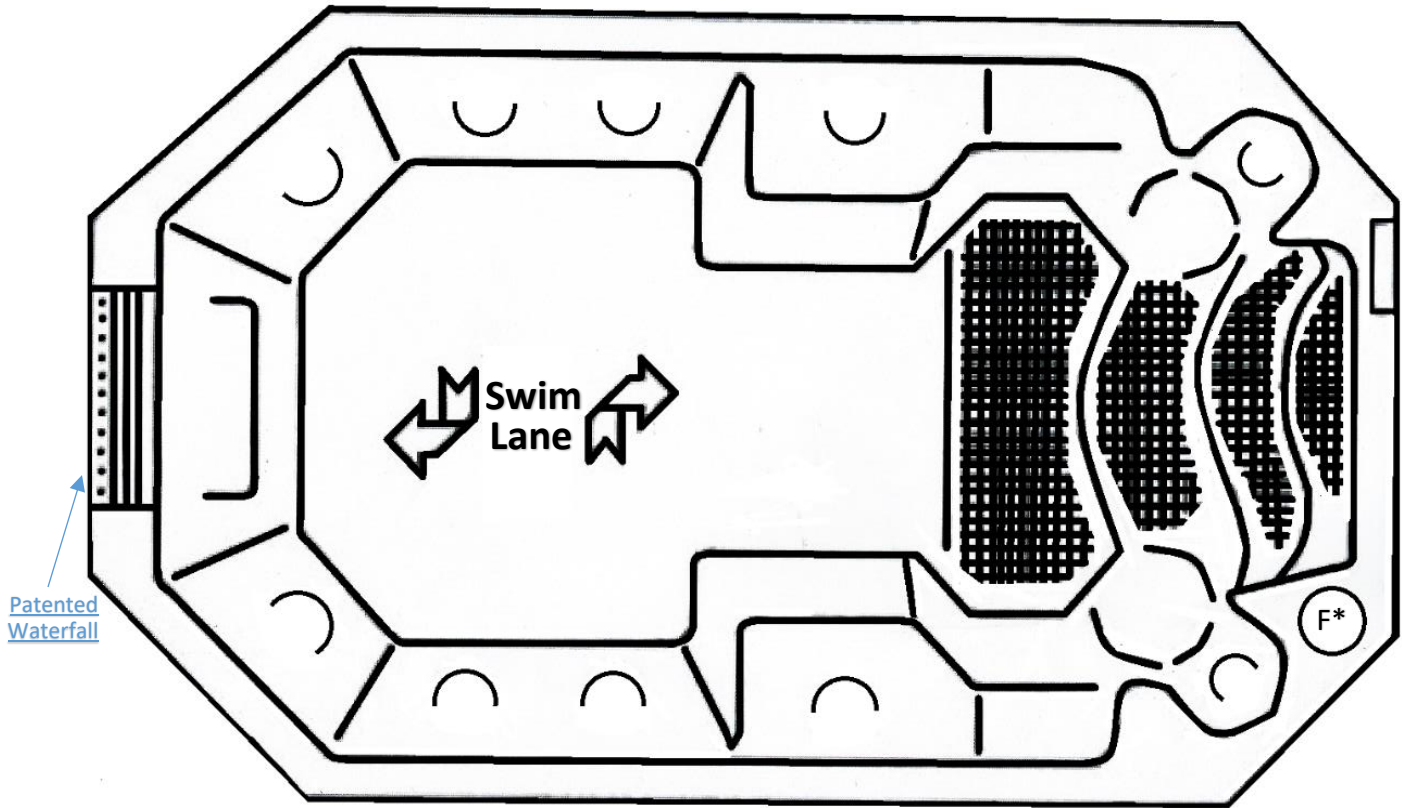

Spa Manufacturers, Inc.

WE SHIP WORLDWIDE! 

Swim Spa – With Waterfall

In-ground Shell Dimensions

Dimensions- 7'6 ½ "W x 13'2"L x 48"H
Capacity, US gals- 1,200
Empty wt- 980 Lbs. Full wt- 10,988 Lbs.

Portable Dimensions w/ Cabinet

Dimensions- 7'10 ½ "W x 13'8"L x 50"H
Capacity, US gals- 1,200 – 119.64 Lbs. per sq ft.
Empty wt- 2,000 Lbs. Full wt- 12,000 Lbs.

F* Denotes Filter- All sizes, depth, and gallonage specifications are approximate and subject to change without notice