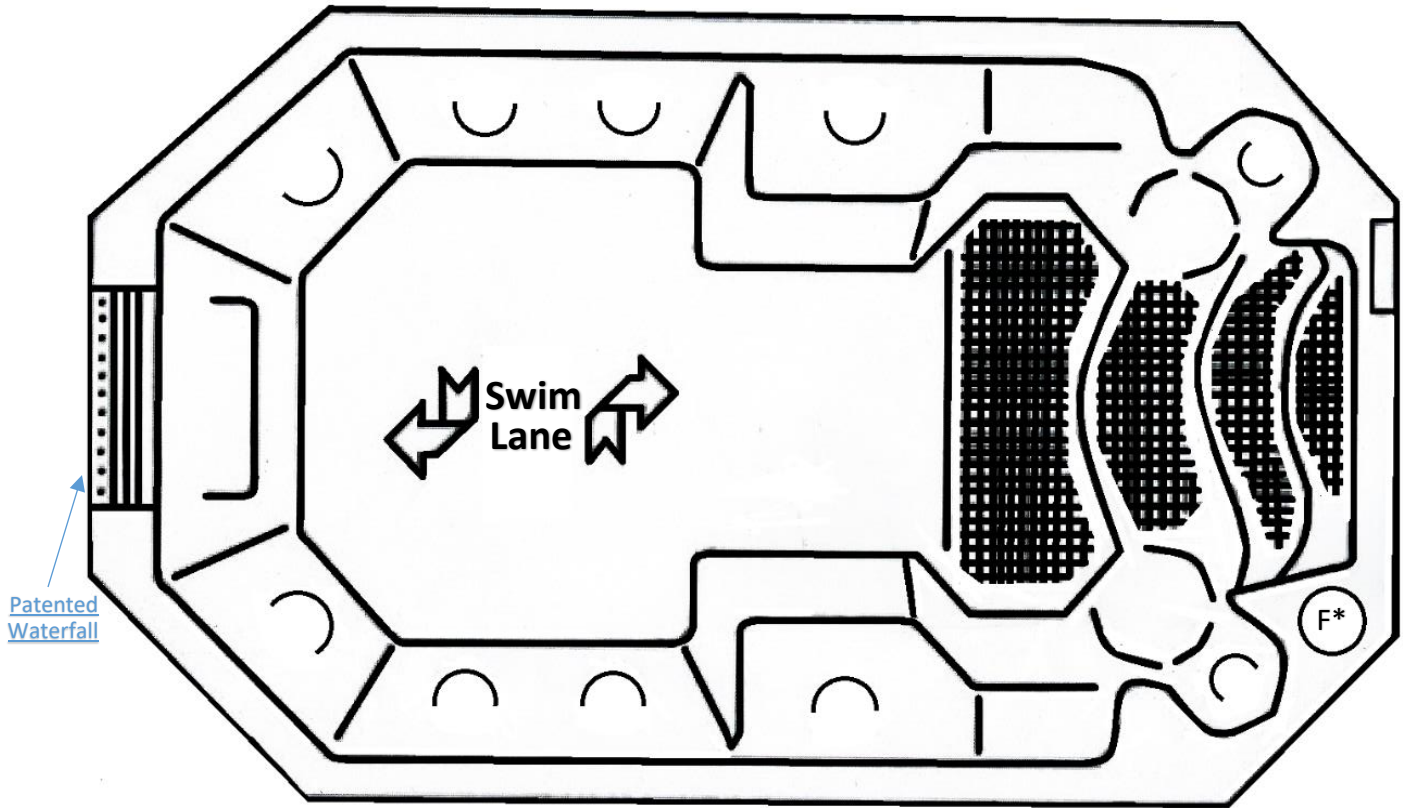

Spa Manufacturers, Inc.

WE SHIP WORLDWIDE!

Swim Spa – With Waterfall

In-ground Shell Dimensions

Dimensions- 7'6 ½ "W x 13'2"L x 48"H
Capacity, US gals- 1,200
Empty wt- 980 Lbs. Full wt- 10,988 Lbs.

Portable Dimensions w/ Cabinet

Dimensions- 7'10 ½ "W x 13'8"L x 50"H
Capacity, US gals- 1,200 – 119.64 Lbs. per sq ft.
Empty wt- 2,000 Lbs. Full wt- 12,000 Lbs.

F* Denotes Filter- All sizes, depth, and gallonage specifications are approximate and subject to change without notice

KEEPING JOBS IN THE USA SINCE 1981

Spa Manufacturers, Inc.

6060 Ulmerton Road ~ Clearwater FL 33760

Toll Free 877-530-9493 ~ Fax 727-539-8151

www.Spamanufacturers.com