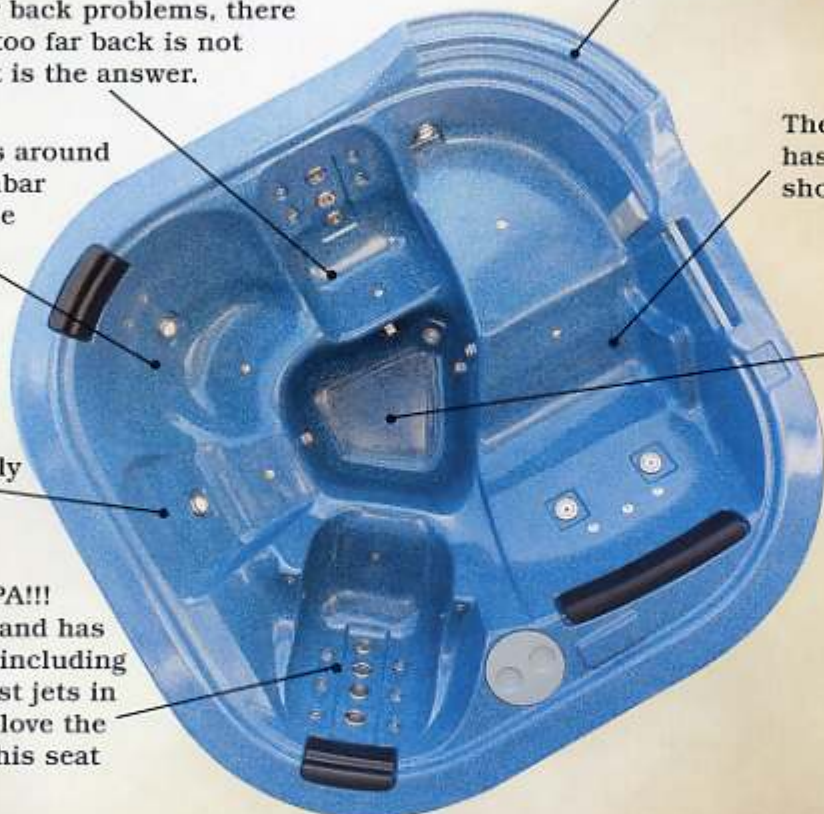

5 Person Luxury Spa

Dimension: 93"x 93"x 38"

All dimensions are approximate

The Large Waterfall is our most popular and loved spa! It fits every height of person with a variety of seats. No matter what seat you choose, you're getting the best massage of your life.

Our patented adjustable raised waterfall feature with lighting. Relaxing to look at, let your mind unwind from your busy day. Turn it up for a little more "show".

A nice deep seat with a more upright feel. Sometimes with lower back problems, there are days that leaning too far back is not comfortable. This seat is the answer.

Higher seat that wraps around your hips. Perfect lumbar support. Perfect for the bad sciatic days.

The highest seat in the spa. It is perfect for a child or small person. Used frequently as a cool down seat.

BEST SEAT IN ANY SPA!!!
This chair is reclined and has it all. A variety of jets including full back, hip jets, wrist jets in the arm rest. You will love the comfort and therapy this seat provides.

The double width of this lounge has it all, therapy jets for your shoulders, back, and feet.

Nice deep foot well with jets for your feet.